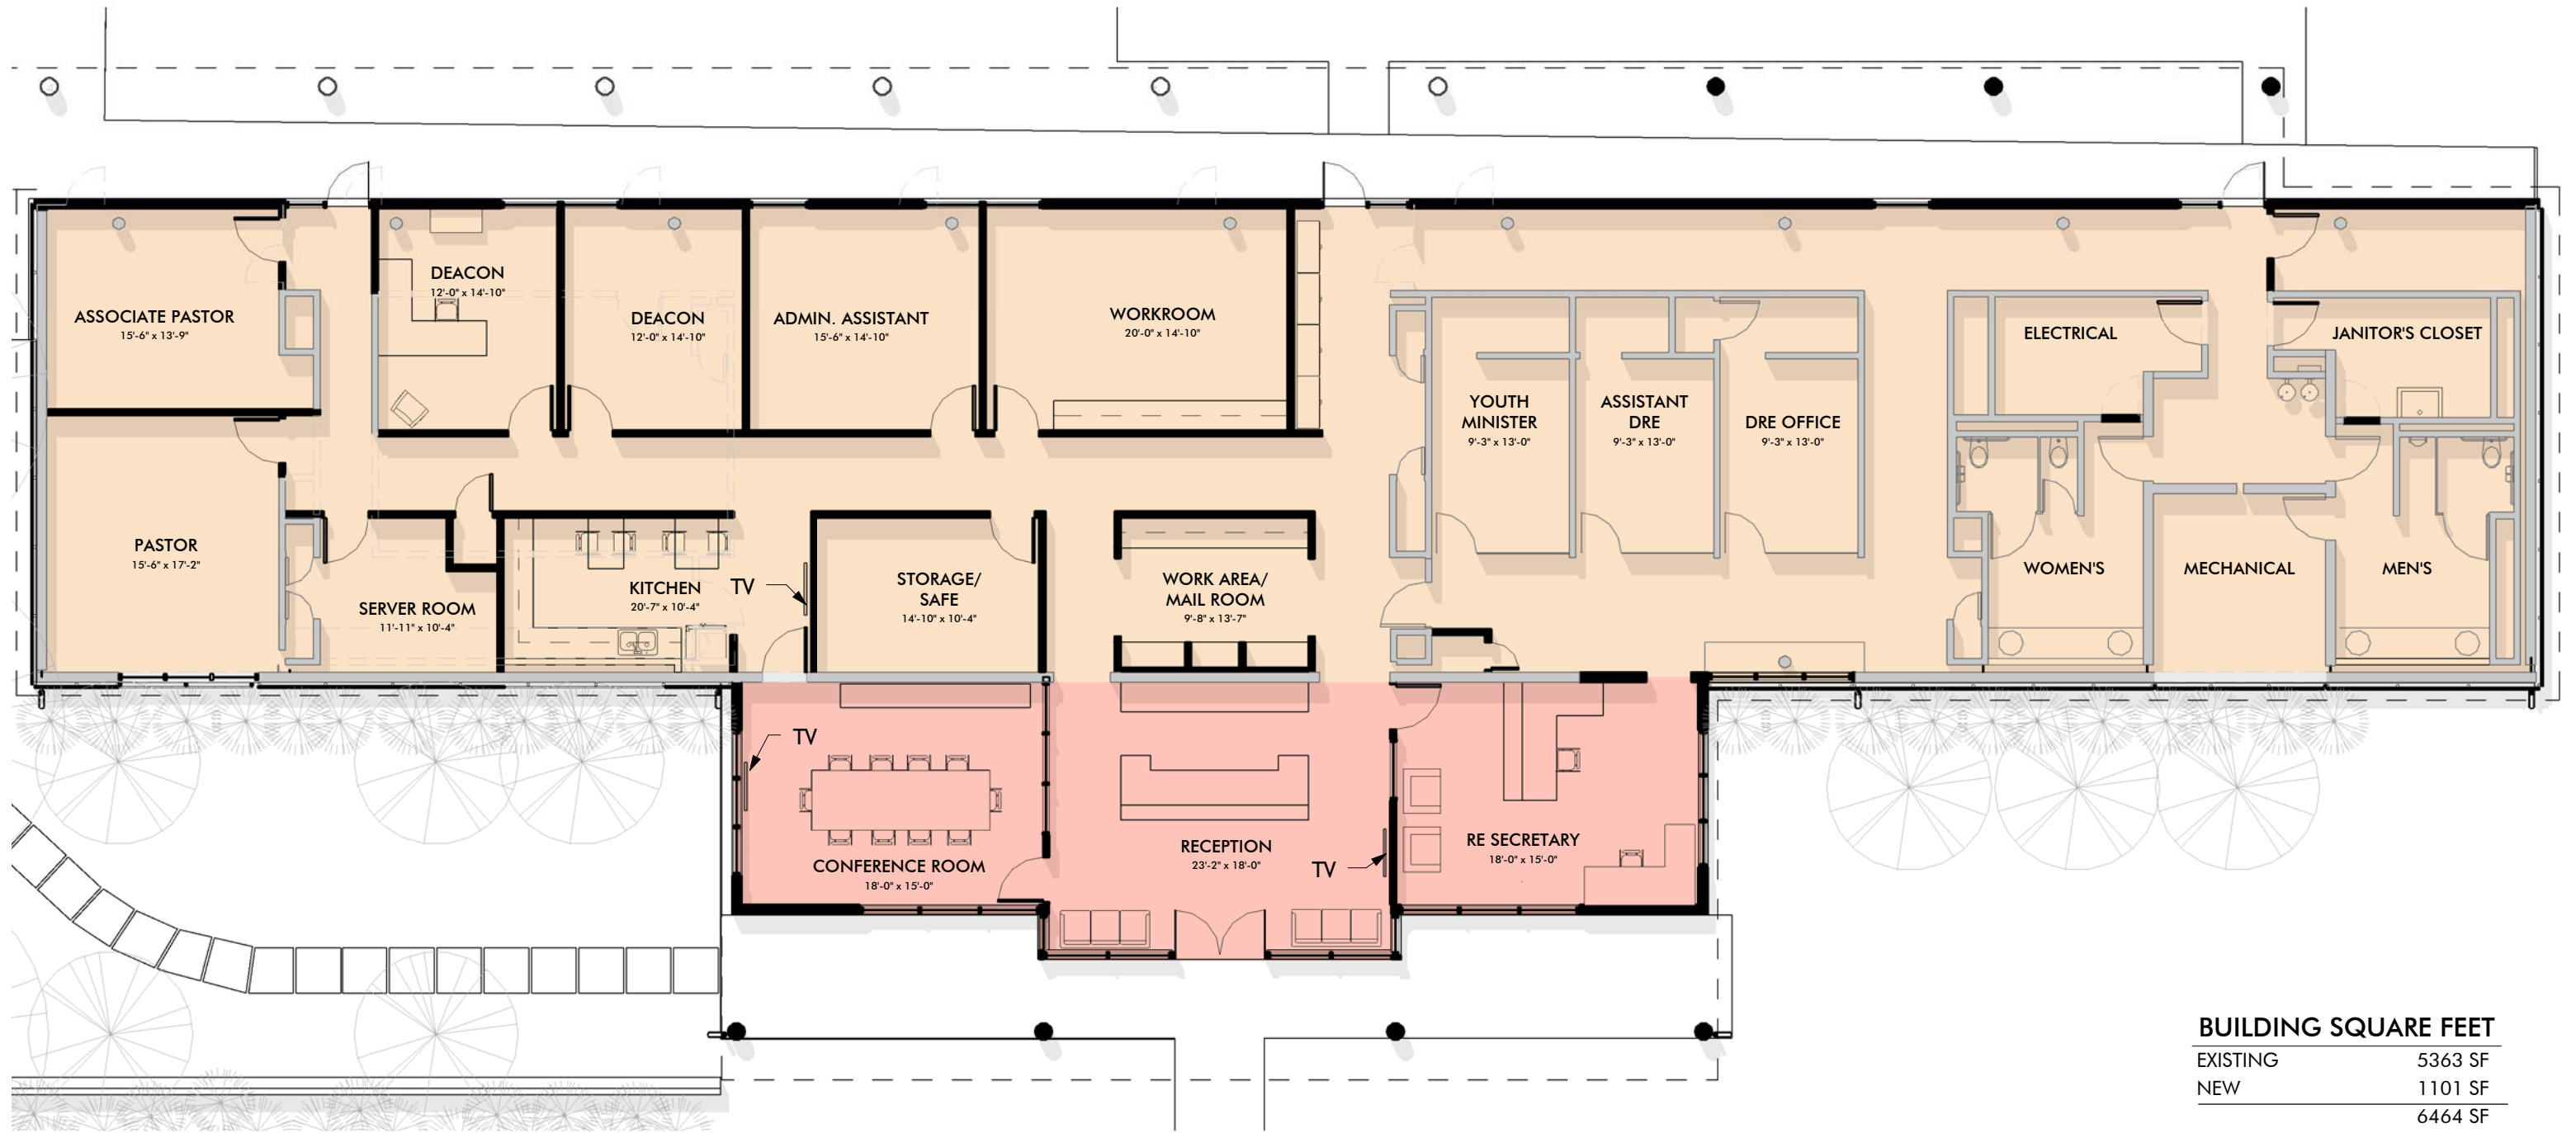

0 30 60 ft

WHLC | ARCHITECTURE

Phase 1

7.06.2011

Holy Rosary Catholic Church
M A S T E R • P L A N

BUILDING SQUARE FEET

EXISTING	3419 SF
NEW	973 SF
Grand total	4392 SF

3/32"=1'-0"

BUILDING SQUARE FEET	
EXISTING	5363 SF
NEW	1101 SF
	6464 SF

7.06.2011