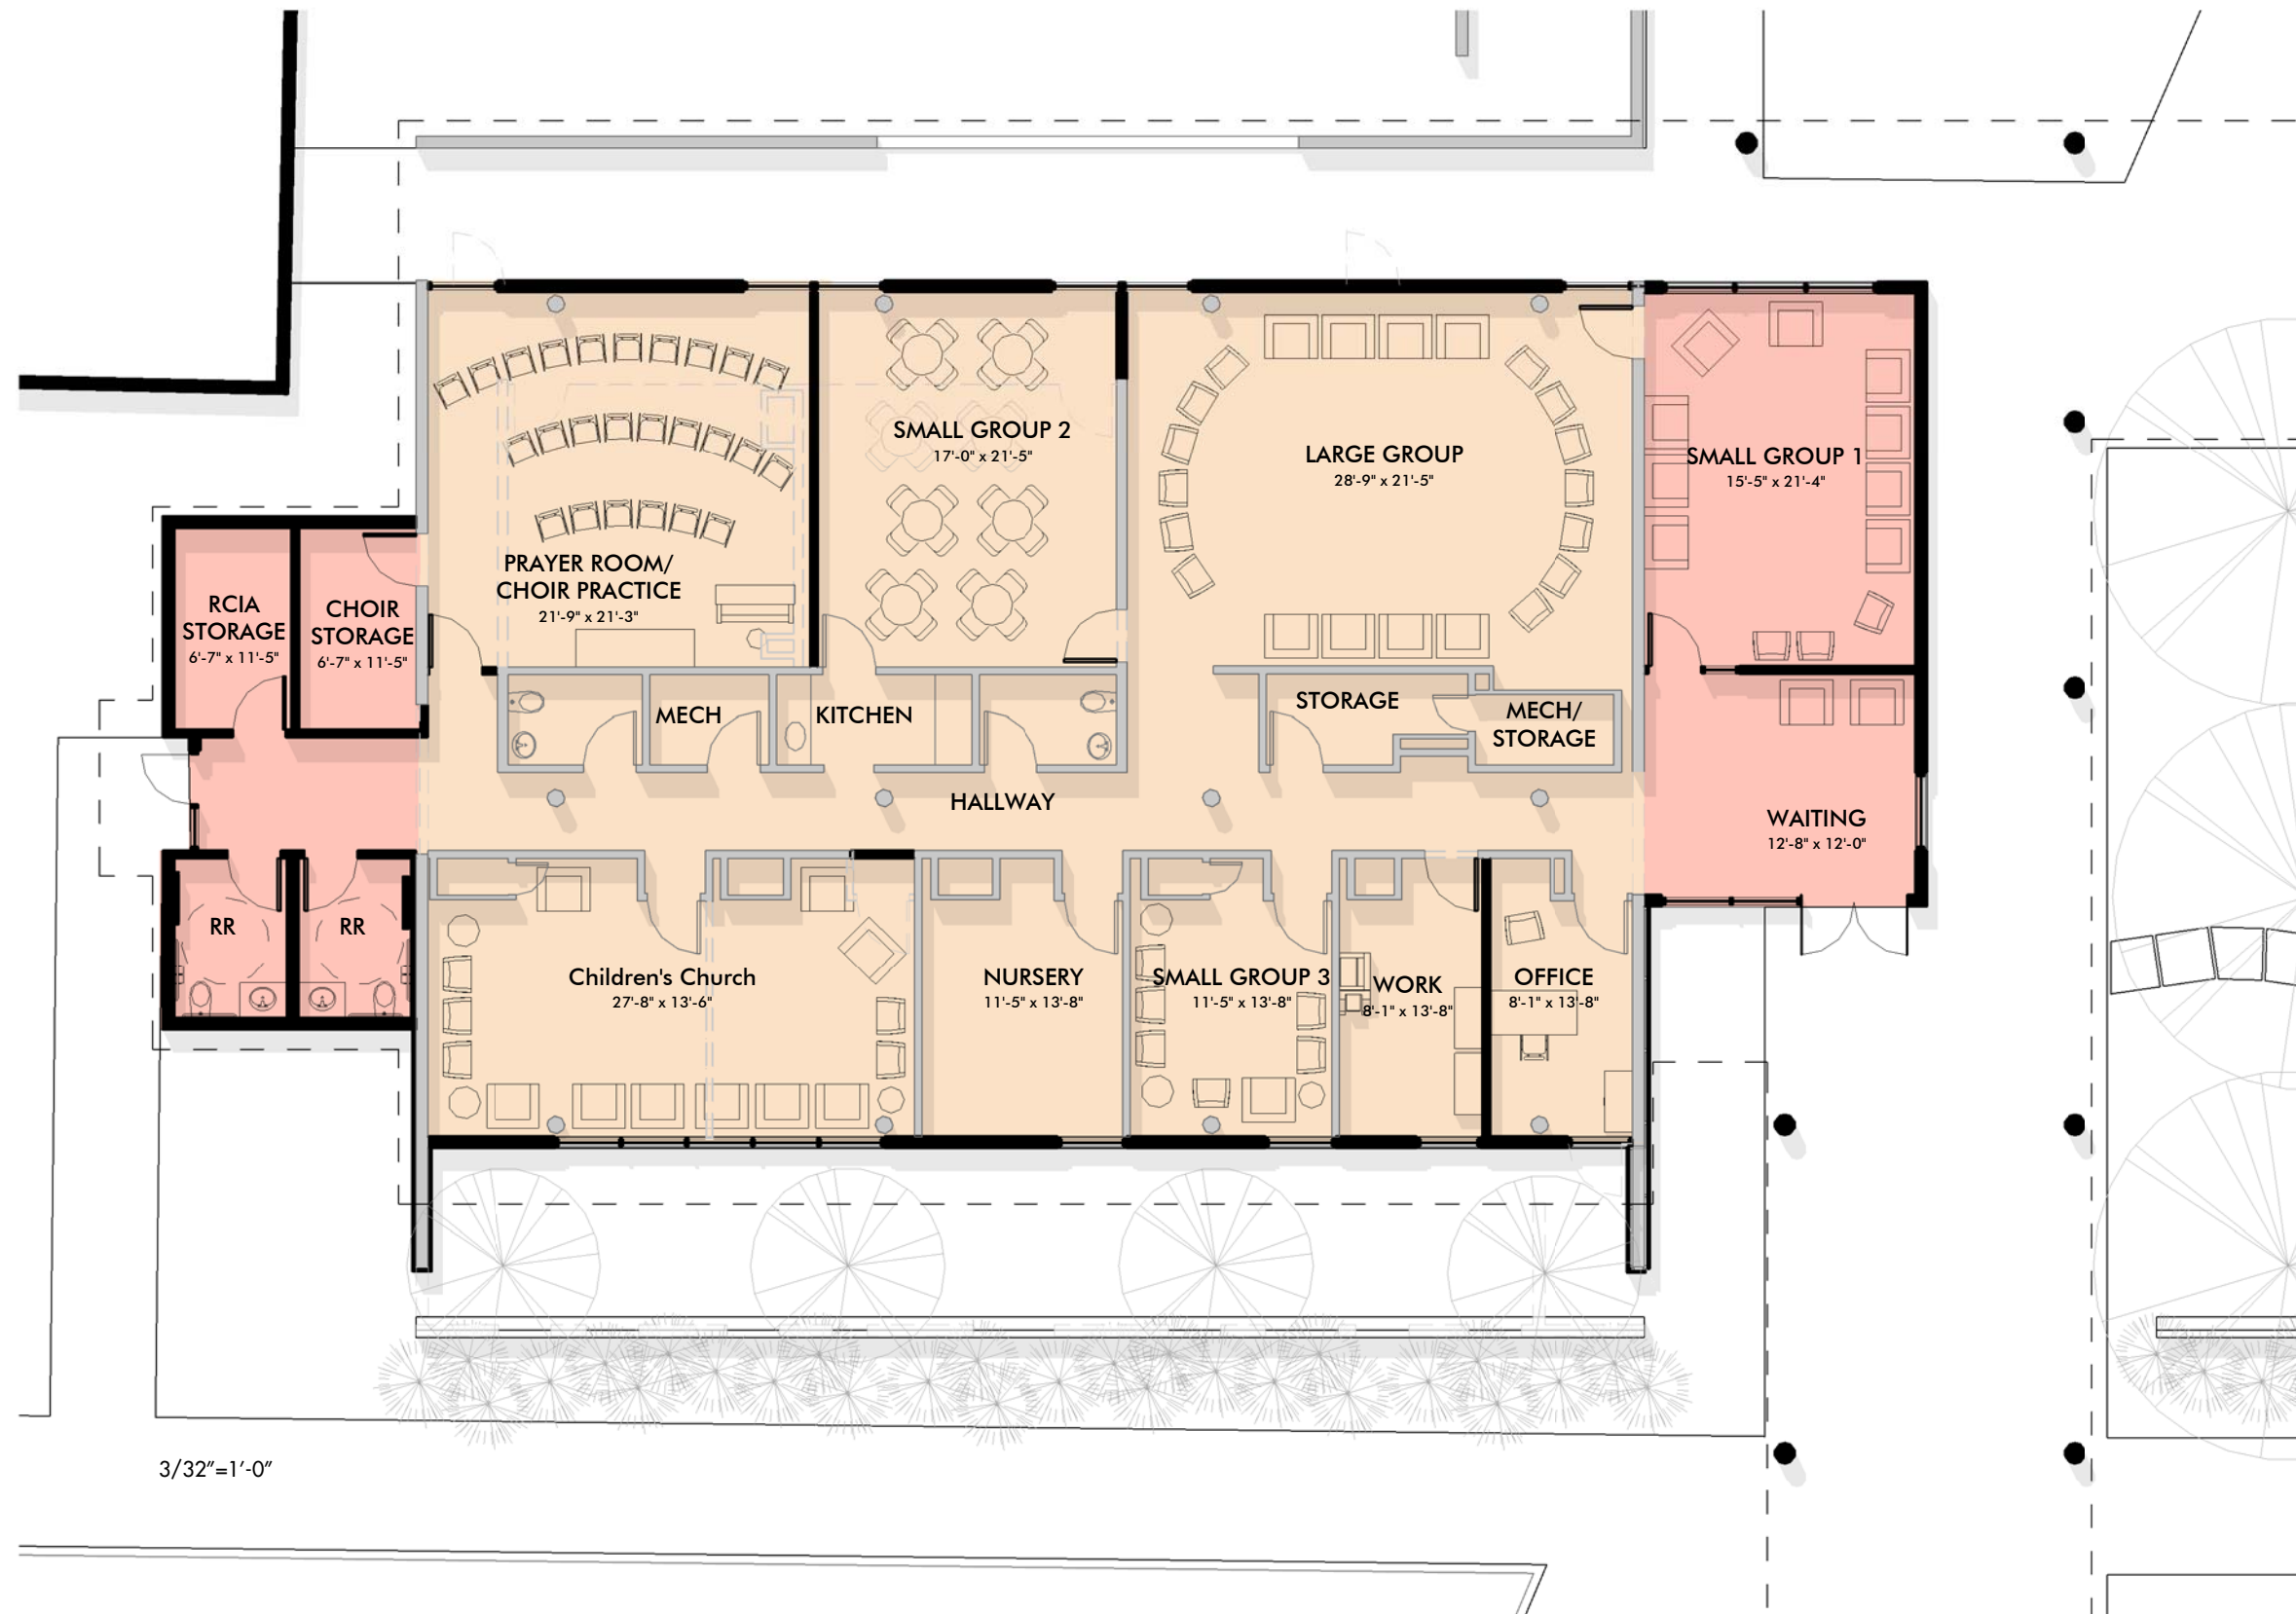

0 30 60 ft

WHLC | ARCHITECTURE

Phase 1

7.06.2011

Holy Rosary Catholic Church
M A S T E R • P L A N

BUILDING SQUARE FEET

EXISTING	3419 SF
NEW	973 SF
Grand total	4392 SF

3/32"=1'-0"

BUILDING SQUARE FEET	
EXISTING	5363 SF
NEW	1101 SF
	6464 SF

7.06.2011